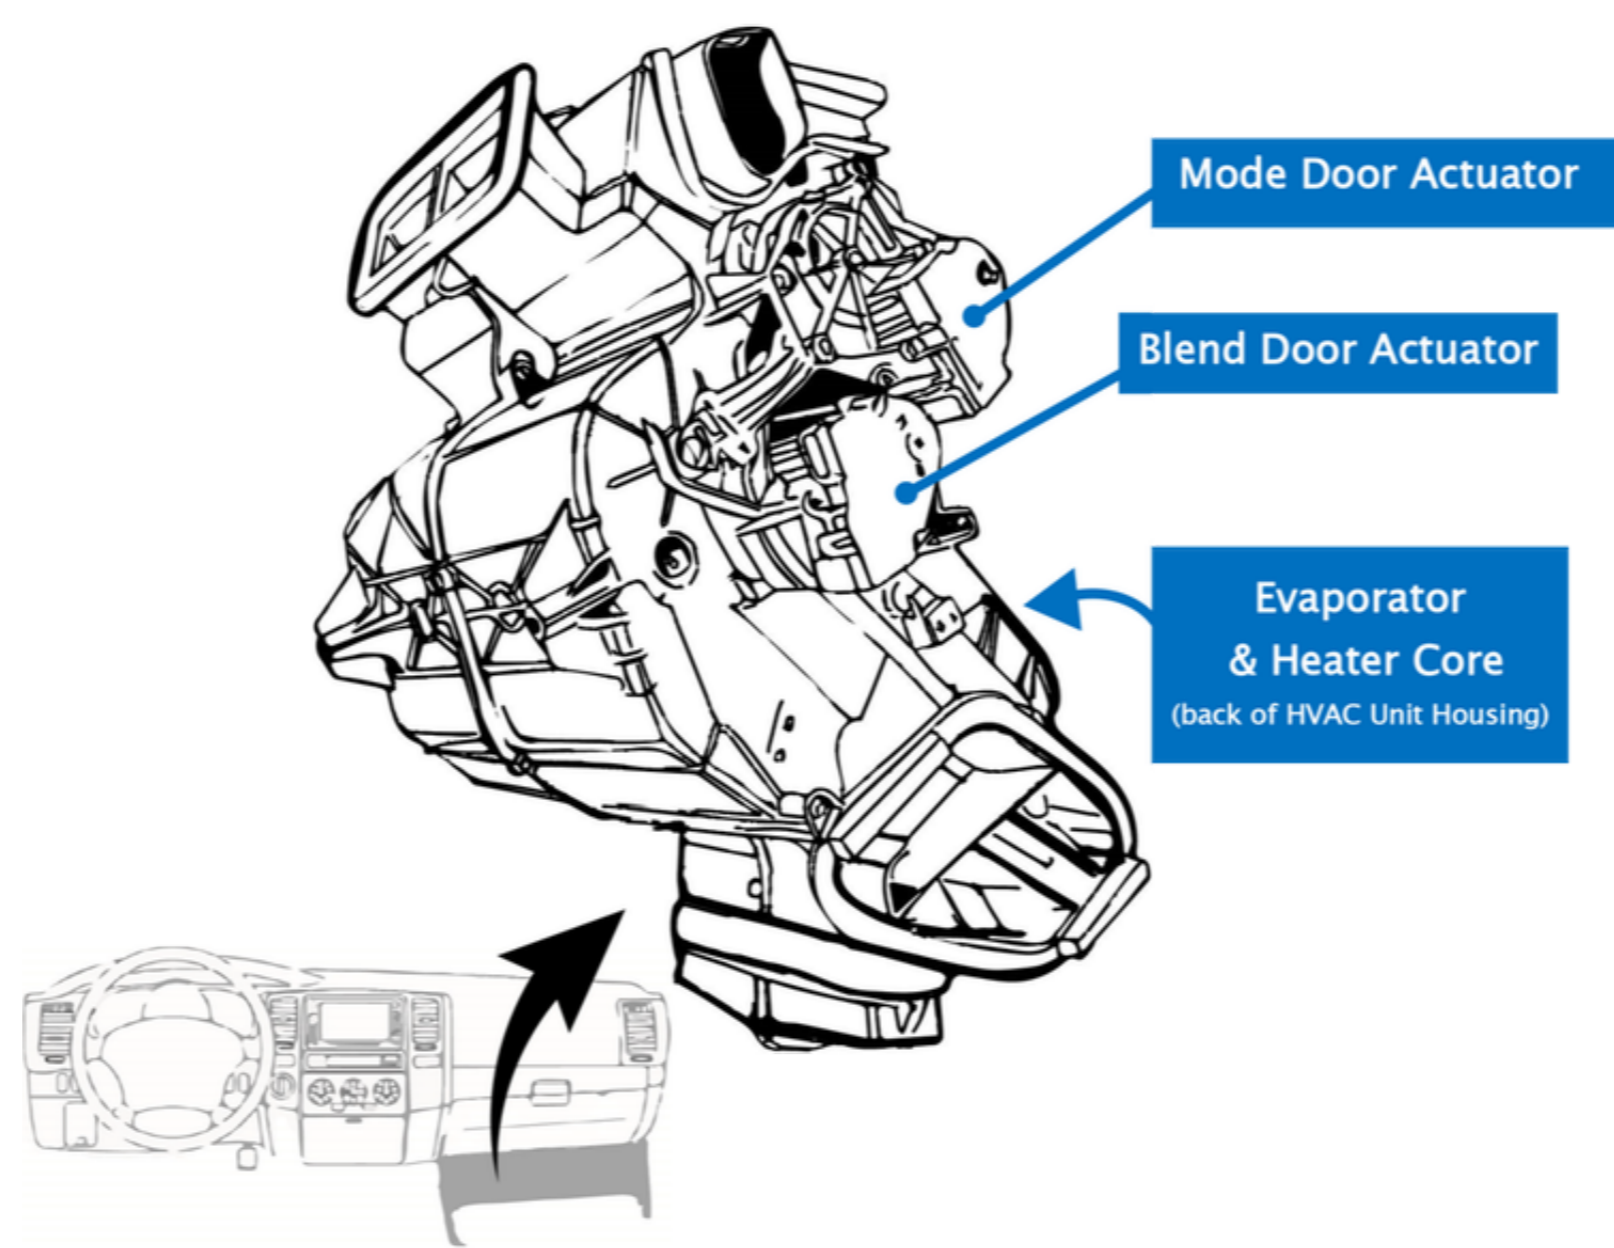

DOWNLOAD

DOWNLOAD

DOWNLOAD

DOWNLOAD